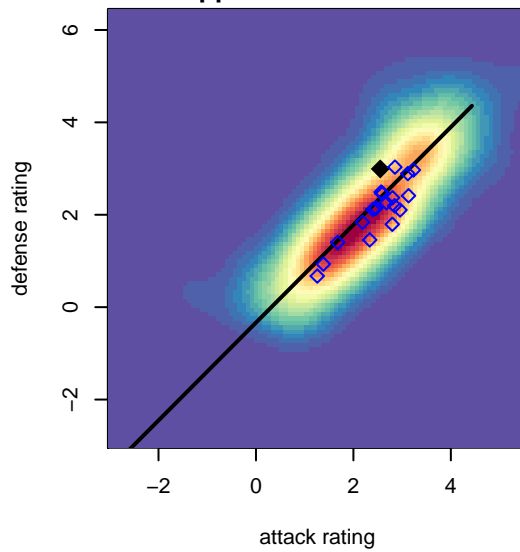

WA Rush Nero G02

Washington Rush SC
 Everett, WA
 G02 total strength=1600
 attack=12.82 defense=19.93
 spr league = Win RCL G02 Div 3

alt names used:
 WASHINGTON RUSH G02 NERO (WA)
 Rush G02 Nero
 Washington Rush G02 Nero B
 WASHINGTON RUSH G02 NERO (WA)
 Washington Rush G02 Nero B
 WA Rush G02 Nero
 Washington Rush G02 Nero B

WA Rush Nero G02
 Dots are actual minus expected GF (blue circles) and GA (red triangles).
 Blue line is smoothed change in attack strength. Red is smoothed change in defense strength.

**attack and defense variance (black dot)
relative to other teams
and top 10 in region**

**attack and defense rating
relative to others at age
and all opponents in last 13 months**

**attack and defense rating
relative to others at age
and all opponents in last 13 months**

Performance relative to 13 month average

Performance relative to 13 month average

Distribution of opponents
 Red = Lose zone, Blue = Win zone, Green = Even
 Black line separates win/lose zones

lot. A=Neither has attack advantage, B=Opponent has both attack and defense advantage, C=Opponent has both attack and defense disadvantage, D=Both have