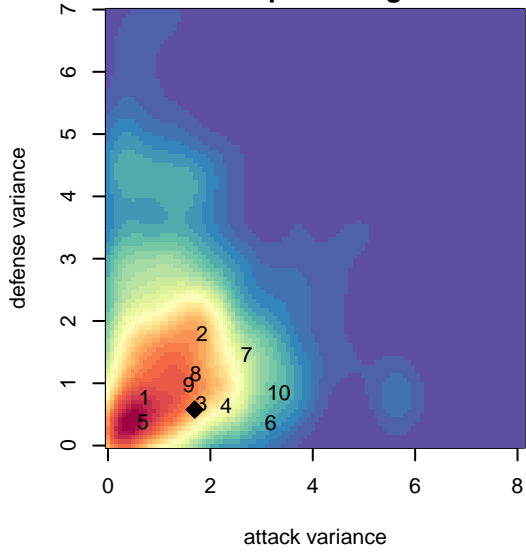

WA Rush Nero G02

Washington Rush SC
 Everett, WA
 G02 total strength=1600
 attack=12.82 defense=19.93
 spr league = Win RCL G02 Div 3

alt names used:
 WASHINGTON RUSH G02 NERO (WA)
 Rush G02 Nero
 Washington Rush G02 Nero B
 WASHINGTON RUSH G02 NERO (WA)
 Washington Rush G02 Nero B
 WA Rush G02 Nero
 Washington Rush G02 Nero B

WA Rush Nero G02
 Dots are actual minus expected GF (blue circles) and GA (red triangles).
 Blue line is smoothed change in attack strength. Red is smoothed change in defense strength.

**attack and defense variance (black dot)
relative to other teams
and top 10 in region**