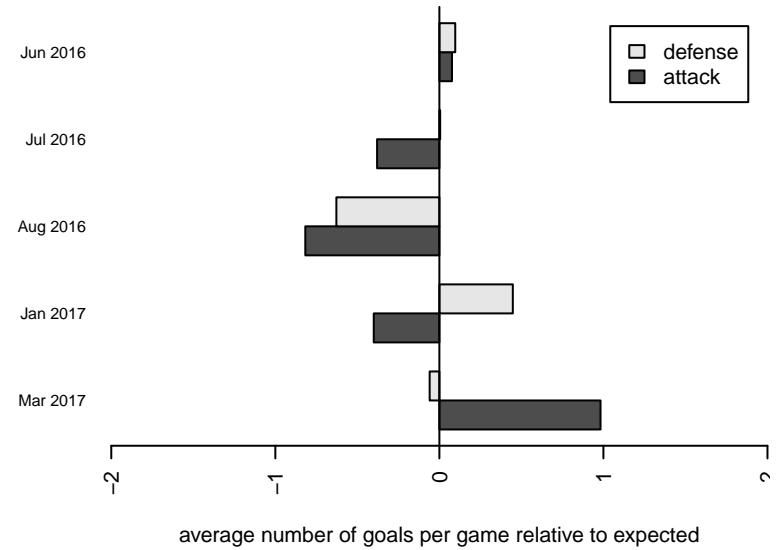

WA Rush Nero G02
 Dots are actual minus expected GF (blue circles) and GA (red triangles).
 Blue line is smoothed change in attack strength. Red is smoothed change in defense strength.

**attack and defense variance (black dot)
relative to other teams
and top 10 in region**

**attack and defense rating
relative to others at age
and all opponents in last 13 months**

**attack and defense rating
relative to others at age
and all opponents in last 13 months**

Performance relative to 13 month average

Performance relative to 13 month average

Distribution of opponents
 Red = Lose zone, Blue = Win zone, Green = Even
 Black line separates win/lose zones

lot. A=Neither has attack advantage, B=Opponent has both attack and defense advantage, C=Opponent has both attack and defense disadvantage, D=Both have