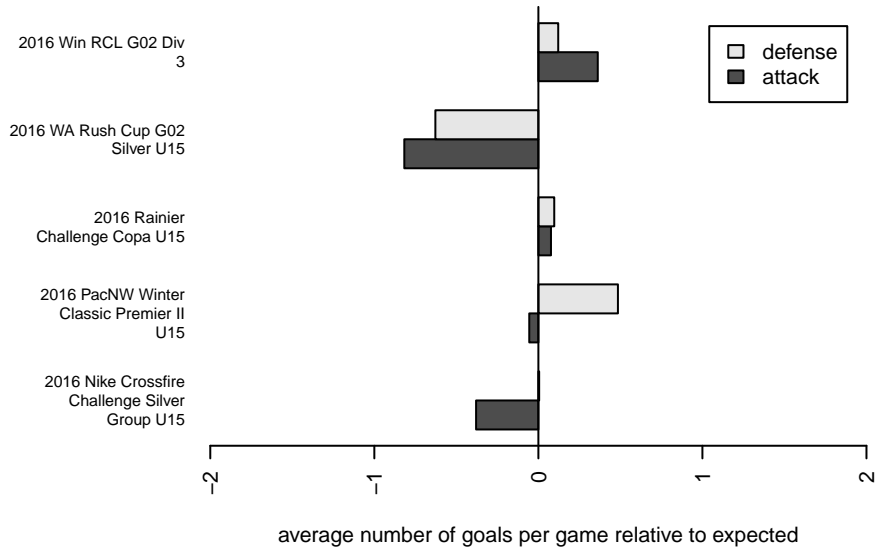

WA Rush Nero G02
 Dots are actual minus expected GF (blue circles) and GA (red triangles).
 Blue line is smoothed change in attack strength. Red is smoothed change in defense strength.

**attack and defense variance (black dot)
relative to other teams
and top 10 in region**

**attack and defense rating
relative to others at age
and all opponents in last 13 months**

**attack and defense rating
relative to others at age
and all opponents in last 13 months**

Performance relative to 13 month average

Performance relative to 13 month average

Distribution of opponents
 Red = Lose zone, Blue = Win zone, Green = Even
 Black line separates win/lose zones

lot. A=Neither has attack advantage, B=Opponent has both attack and defense advantage, C=Opponent has both attack and defense disadvantage, D=Both have