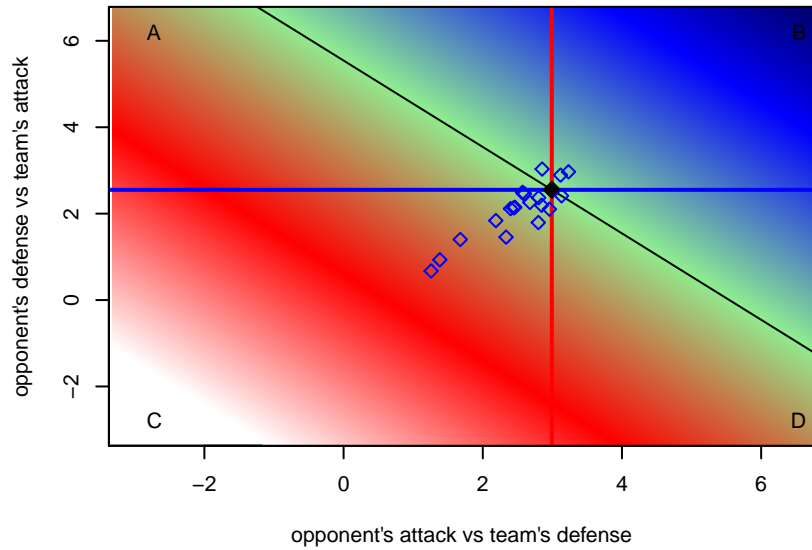

WA Rush Nero G02
 Dots are actual minus expected GF (blue circles) and GA (red triangles).
 Blue line is smoothed change in attack strength. Red is smoothed change in defense strength.

**attack and defense variance (black dot)
relative to other teams
and top 10 in region**

**attack and defense rating
relative to others at age
and all opponents in last 13 months**

**attack and defense rating
relative to others at age
and all opponents in last 13 months**

Performance relative to 13 month average

Performance relative to 13 month average

Distribution of opponents
 Red = Lose zone, Blue = Win zone, Green = Even
 Black line separates win/lose zones

lot. A=Neither has attack advantage, B=Opponent has both attack and defense advantage, C=Opponent has both attack and defense disadvantage, D=Both have