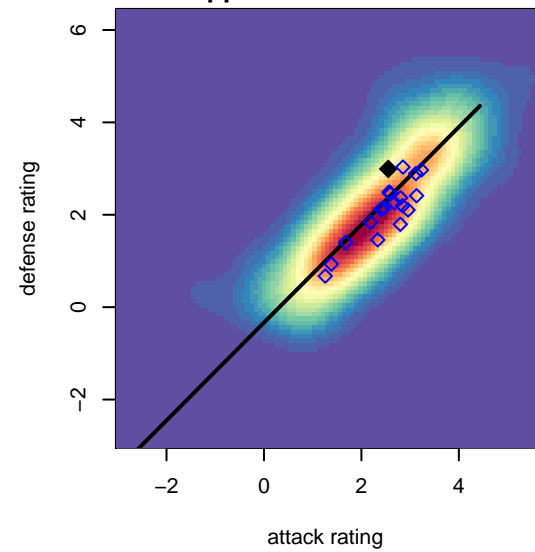

WA Rush Nero G02
 Dots are actual minus expected GF (blue circles) and GA (red triangles).
 Blue line is smoothed change in attack strength. Red is smoothed change in defense strength.

**attack and defense variance (black dot)
relative to other teams
and top 10 in region**

**attack and defense rating
relative to others at age
and all opponents in last 13 months**

**attack and defense rating
relative to others at age
and all opponents in last 13 months**

Performance relative to 13 month average

Performance relative to 13 month average

Distribution of opponents
 Red = Lose zone, Blue = Win zone, Green = Even
 Black line separates win/lose zones

lot. A=Neither has attack advantage, B=Opponent has both attack and defense advantage, C=Opponent has both attack and defense disadvantage, D=Both have