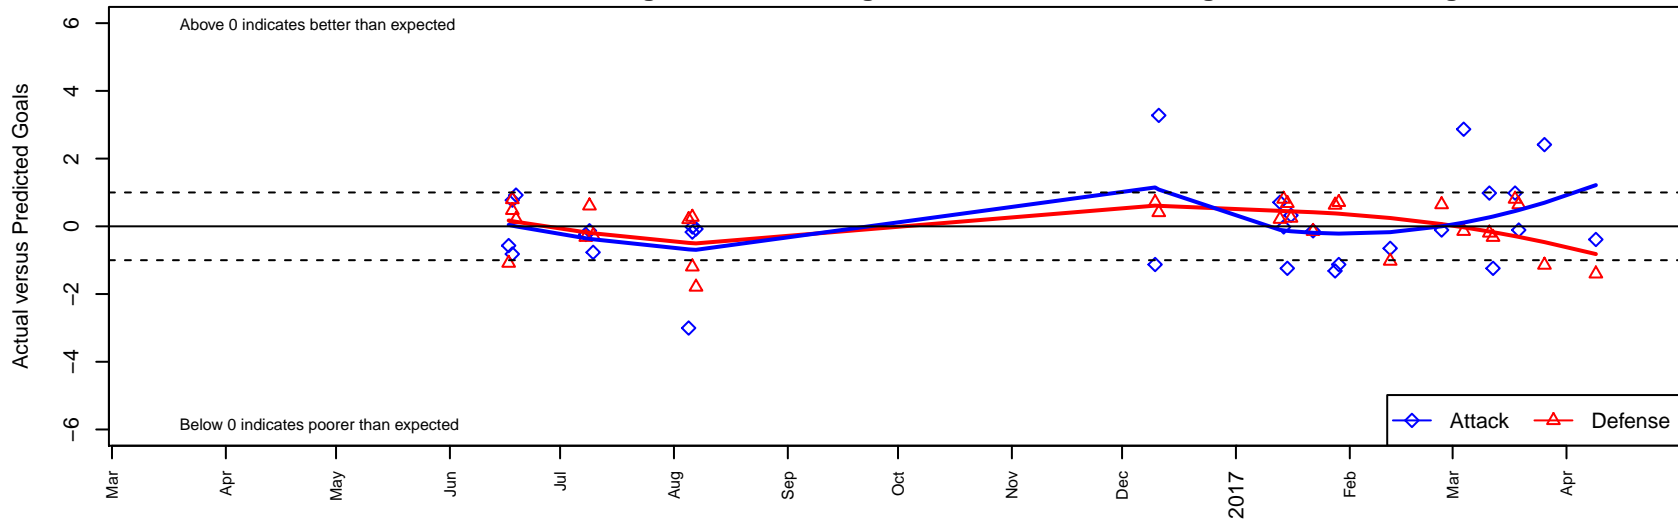

WA Rush Nero G02

Washington Rush SC
 Everett, WA
 G02 total strength=1600
 attack=12.82 defense=19.93
 spr league = Win RCL G02 Div 3

alt names used:
 WASHINGTON RUSH G02 NERO (WA)
 Rush G02 Nero
 Washington Rush G02 Nero B
 WASHINGTON RUSH G02 NERO (WA)
 Washington Rush G02 Nero B
 WA Rush G02 Nero
 Washington Rush G02 Nero B

WA Rush Nero G02
 Dots are actual minus expected GF (blue circles) and GA (red triangles).
 Blue line is smoothed change in attack strength. Red is smoothed change in defense strength.

**attack and defense variance (black dot)
relative to other teams
and top 10 in region**

**attack and defense rating
relative to others at age
and all opponents in last 13 months**

**attack and defense rating
relative to others at age
and all opponents in last 13 months**

Performance relative to 13 month average

Performance relative to 13 month average

Distribution of opponents
 Red = Lose zone, Blue = Win zone, Green = Even
 Black line separates win/lose zones

lot. A=Neither has attack advantage, B=Opponent has both attack and defense advantage, C=Opponent has both attack and defense disadvantage, D=Both have